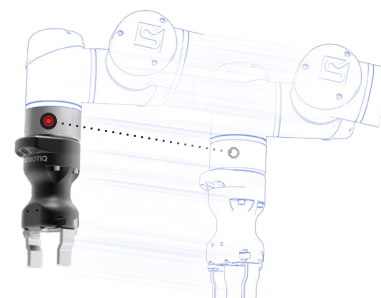

FORCE COPILOT

FORCE CONTROL
MADE EASY

**START
PRODUCTION
FASTER**

LEAN
ROBOTICS

INTUITIVE SOFTWARE FOR FT 300 AND E-SERIES ONBOARD FORCE TORQUE SENSOR

Machine Tending

Assembly

Finishing