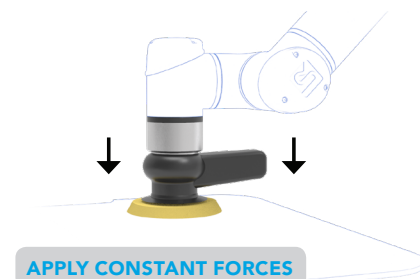

FORCE COPILOT

FORCE CONTROL
MADE EASY

**START
PRODUCTION
FASTER**

LEAN
ROBOTICS

INTUITIVE SOFTWARE FOR FT 300 AND E-SERIES ONBOARD FORCE TORQUE SENSOR

Machine Tending

Assembly

Finishing